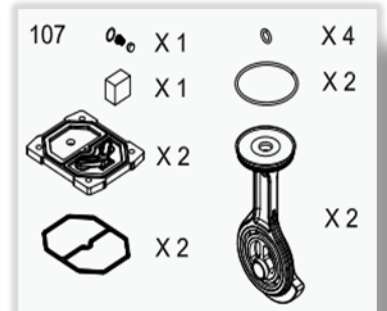

**Model: SUPER MAGNUM XS258**

**Code: 1129102982**

**Valid from: 17.01.2022**

**Tav.: XS258-20L (TJEP)**

**Model: SUPER MAGNUM XS258**

**Code: 1129102982**

**Valid from: 17.01.2022**

**Tav.: XS258-20L (TJEP)**

**Model: SUPER MAGNUM XS258**

**Code: 1129102982**

**Valid from: 17.01.2022**

**Tav.: XS258-20L (TJEP)**

<b>N°</b>	<b>Description</b>	<b>PN</b>	<b>QTY</b>
<b>Repairing Kits &amp; Parts</b>			
1	Motor	1129706477	1
3	Capacitor	1129701644	1
4	Cranckcase	1127670003	2
9	Cylinder	1129705178	2
10A	Gasket	1127060313	2
15	Right Head	1127570011	1
16	Left Head	1127570012	1
17	Left Fan	1127200130	1
18	Right Fan	1127200131	1
19	Fan cover	1127150003	2
20	Cover	1127150004	2
22	Filter base	1127150044	1
23	Filter cover	1127150045	1
24	Connecting pipe	1127570101	1
26	Bearing	1120010190	2
30	Cable clip	1127500105	1
31	Filtering element	1127210448	1
32	Aluminum tube	1127230213	1
<b>Preventive Maintenance Kits</b>			
100	Con rod kit	1129706175	1
101	Valve plate kit	1129706169	1
102	Seal kit	1129706170	1
105	Easy kit	1129706465	1
106	Performance kit	1129706466	1
107	Heavy duty kit	1129706554	1