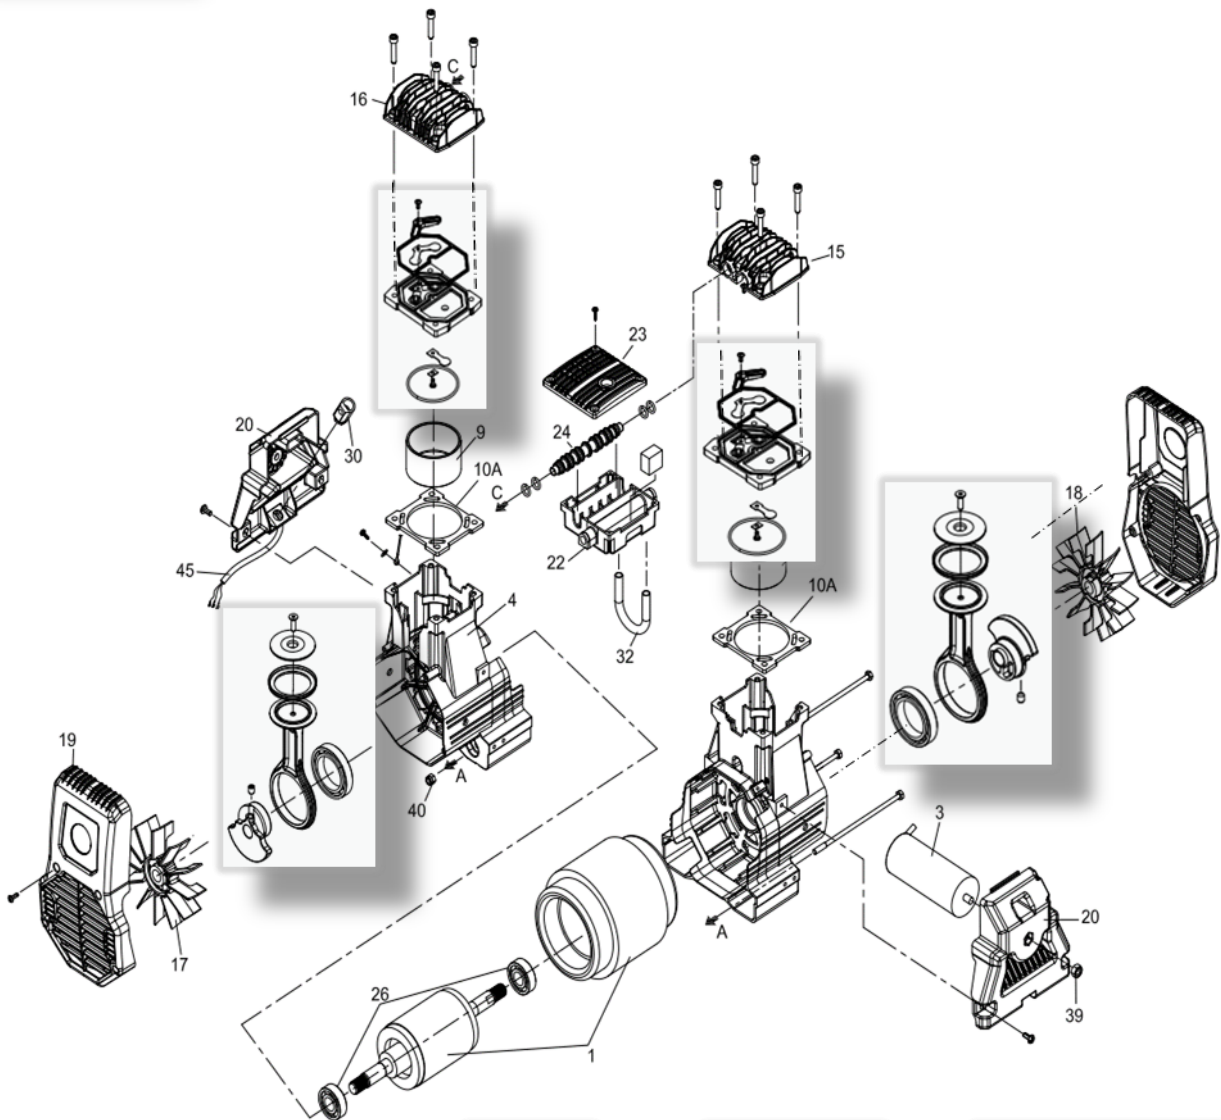

**Model: SUPER MAGNUM XS258**

**Code: 1129102982**

**Valid from: 17.01.2022**

**Tav.: XS258-20L (TJEP)**

**Model: SUPER MAGNUM XS258**

**Code: 1129102982**

**Valid from: 17.01.2022**

**Tav.: XS258-20L (TJEP)**

**Model: SUPER MAGNUM XS258**

**Code: 1129102982**

**Valid from: 17.01.2022**

**Tav.: XS258-20L (TJEP)**

<b>N°</b>	<b>Description</b>	<b>PN</b>	<b>QTY</b>
<b>Repairing Kits &amp; Parts</b>			
1	Motor	1129706477	1
3	Capacitor	1129701644	1
4	Cranckcase	1127670003	2
9	Cylinder	1129705178	2
10A	Gasket	1127060313	2
15	Right Head	1127570011	1
16	Left Head	1127570012	1
17	Left Fan	1127200130	1
18	Right Fan	1127200131	1
19	Fan cover	1127150003	2
20	Cover	1127150004	2
22	Filter base	1127150044	1
23	Filter cover	1127150045	1
24	Connecting pipe	1127570101	1
26	Bearing	1120010190	2
30	Cable clip	1127500105	1
31	Filtering element	1127210448	1
32	Aluminum tube	1127230213	1
<b>Preventive Maintenance Kits</b>			
100	Con rod kit	1129706175	1
101	Valve plate kit	1129706169	1
102	Seal kit	1129706170	1
105	Easy kit	1129706465	1
106	Performance kit	1129706466	1
107	Heavy duty kit	1129706554	1