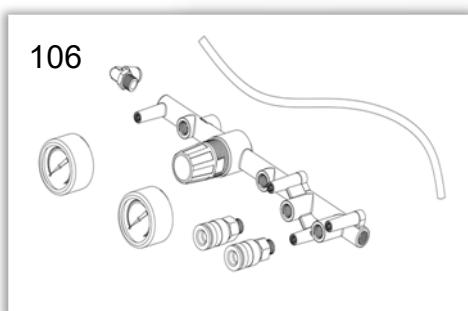

**Model: SUPER MAGNUM XS258**

**Code: 1129102982**

**Valid from: 17.01.2022**

**Tav.: XS258-20L (TJEP)**

**Model: SUPER MAGNUM XS258**

**Code: 1129102982**

**Valid from: 17.01.2022**

**Tav.: XS258-20L (TJEP)**

**Model: SUPER MAGNUM XS258**

**Code: 1129102982**

**Valid from: 17.01.2022**

**Tav.: XS258-20L (TJEP)**

<b>N°</b>	<b>Description</b>	<b>PN</b>	<b>QTY</b>
<b>Repairing Kits &amp; Parts</b>			
1	Motor	1129706477	1
3	Capacitor	1129701644	1
4	Cranckcase	1127670003	2
9	Cylinder	1129705178	2
10A	Gasket	1127060313	2
15	Right Head	1127570011	1
16	Left Head	1127570012	1
17	Left Fan	1127200130	1
18	Right Fan	1127200131	1
19	Fan cover	1127150003	2
20	Cover	1127150004	2
22	Filter base	1127150044	1
23	Filter cover	1127150045	1
24	Connecting pipe	1127570101	1
26	Bearing	1120010190	2
30	Cable clip	1127500105	1
31	Filtering element	1127210448	1
32	Aluminum tube	1127230213	1
<b>Preventive Maintenance Kits</b>			
100	Con rod kit	1129706175	1
101	Valve plate kit	1129706169	1
102	Seal kit	1129706170	1
105	Easy kit	1129706465	1
106	Performance kit	1129706466	1
107	Heavy duty kit	1129706554	1