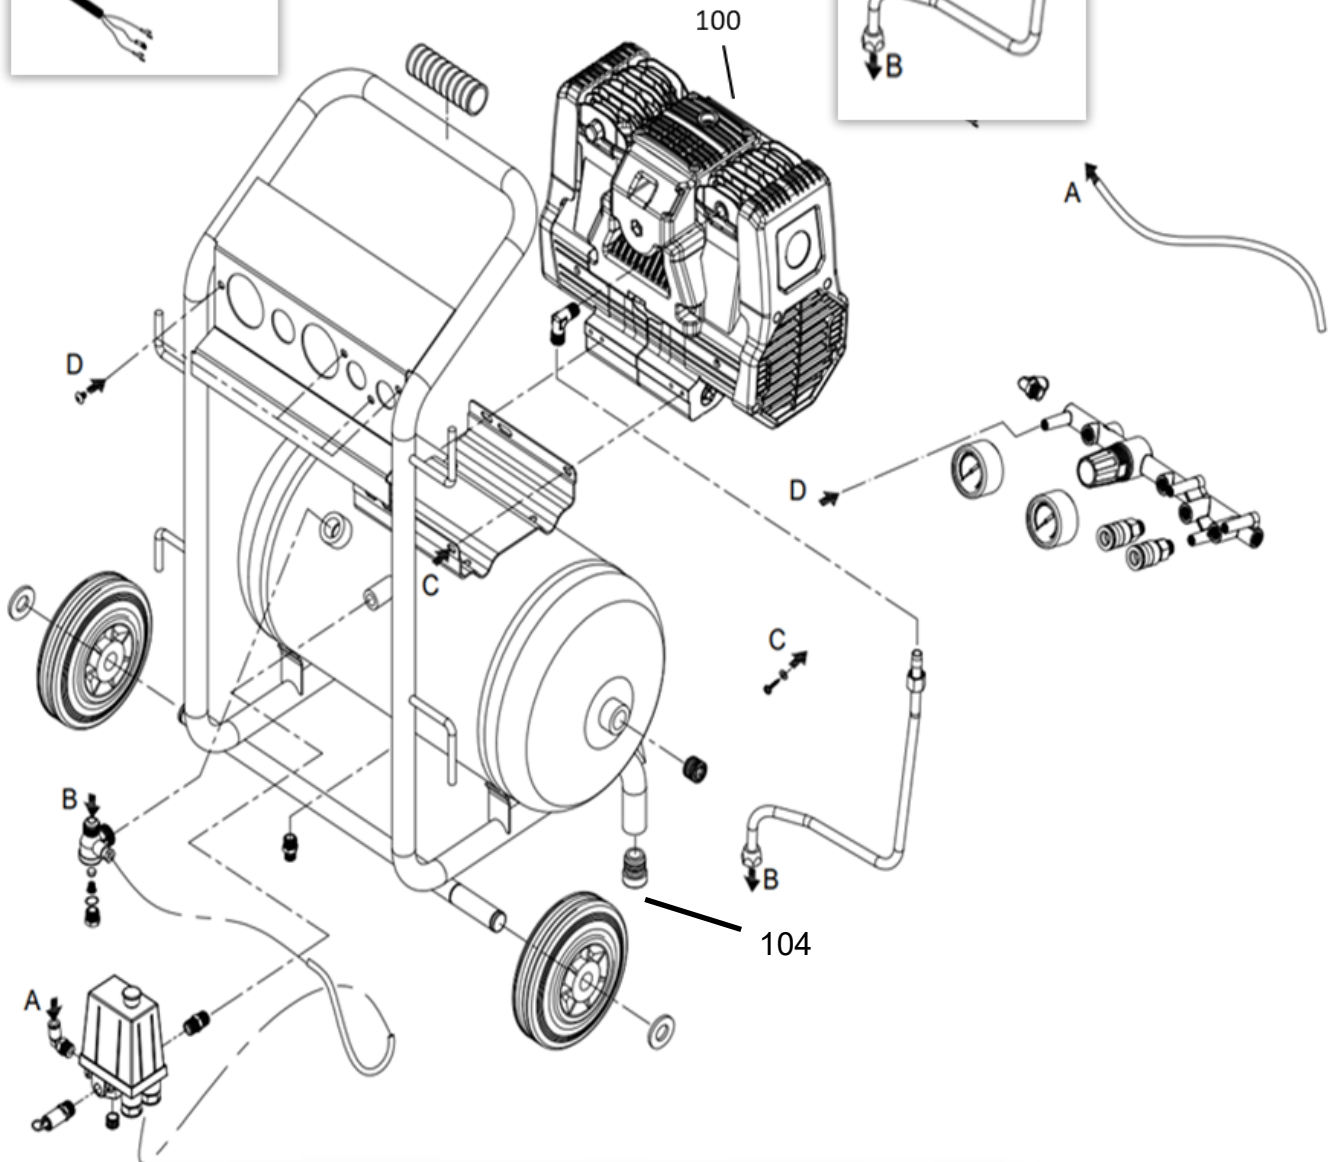

**Model: SUPER MAGNUM XS258**

**Code: 1129102982**

**Valid from: 17.01.2022**

**Tav.: XS258-20L (TJEP)**

**Model: SUPER MAGNUM XS258**

**Code: 1129102982**

**Valid from: 17.01.2022**

**Tav.: XS258-20L (TJEP)**

**Model: SUPER MAGNUM XS258**

**Code: 1129102982**

**Valid from: 17.01.2022**

**Tav.: XS258-20L (TJEP)**

<b>N°</b>	<b>Description</b>	<b>PN</b>	<b>QTY</b>
<b>Repairing Kits &amp; Parts</b>			
1	Motor	1129706477	1
3	Capacitor	1129701644	1
4	Cranckcase	1127670003	2
9	Cylinder	1129705178	2
10A	Gasket	1127060313	2
15	Right Head	1127570011	1
16	Left Head	1127570012	1
17	Left Fan	1127200130	1
18	Right Fan	1127200131	1
19	Fan cover	1127150003	2
20	Cover	1127150004	2
22	Filter base	1127150044	1
23	Filter cover	1127150045	1
24	Connecting pipe	1127570101	1
26	Bearing	1120010190	2
30	Cable clip	1127500105	1
31	Filtering element	1127210448	1
32	Aluminum tube	1127230213	1
<b>Preventive Maintenance Kits</b>			
100	Con rod kit	1129706175	1
101	Valve plate kit	1129706169	1
102	Seal kit	1129706170	1
105	Easy kit	1129706465	1
106	Performance kit	1129706466	1
107	Heavy duty kit	1129706554	1