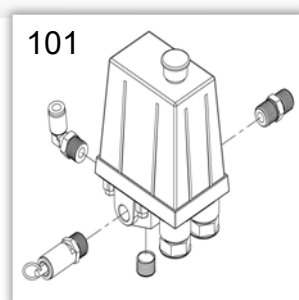

**Model: SUPER MAGNUM XS258**

**Code: 1129102982**

**Valid from: 17.01.2022**

**Tav.: XS258-20L (TJEP)**

**Model: SUPER MAGNUM XS258**

**Code: 1129102982**

**Valid from: 17.01.2022**

**Tav.: XS258-20L (TJEP)**

**Model: SUPER MAGNUM XS258**

**Code: 1129102982**

**Valid from: 17.01.2022**

**Tav.: XS258-20L (TJEP)**

<b>N°</b>	<b>Description</b>	<b>PN</b>	<b>QTY</b>
<b>Repairing Kits &amp; Parts</b>			
1	Motor	1129706477	1
3	Capacitor	1129701644	1
4	Cranckcase	1127670003	2
9	Cylinder	1129705178	2
10A	Gasket	1127060313	2
15	Right Head	1127570011	1
16	Left Head	1127570012	1
17	Left Fan	1127200130	1
18	Right Fan	1127200131	1
19	Fan cover	1127150003	2
20	Cover	1127150004	2
22	Filter base	1127150044	1
23	Filter cover	1127150045	1
24	Connecting pipe	1127570101	1
26	Bearing	1120010190	2
30	Cable clip	1127500105	1
31	Filtering element	1127210448	1
32	Aluminum tube	1127230213	1
<b>Preventive Maintenance Kits</b>			
100	Con rod kit	1129706175	1
101	Valve plate kit	1129706169	1
102	Seal kit	1129706170	1
105	Easy kit	1129706465	1
106	Performance kit	1129706466	1
107	Heavy duty kit	1129706554	1