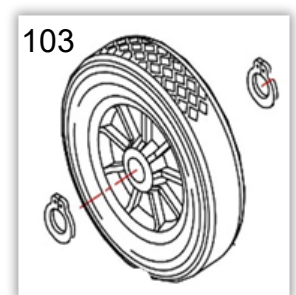

**Model: SUPER MAGNUM XS258**

**Code: 1129102982**

**Valid from: 17.01.2022**

**Tav.: XS258-20L (TJEP)**

**Model: SUPER MAGNUM XS258**

**Code: 1129102982**

**Valid from: 17.01.2022**

**Tav.: XS258-20L (TJEP)**

**Model: SUPER MAGNUM XS258**

**Code: 1129102982**

**Valid from: 17.01.2022**

**Tav.: XS258-20L (TJEP)**

<b>N°</b>	<b>Description</b>	<b>PN</b>	<b>QTY</b>
<b>Repairing Kits &amp; Parts</b>			
1	Motor	1129706477	1
3	Capacitor	1129701644	1
4	Cranckcase	1127670003	2
9	Cylinder	1129705178	2
10A	Gasket	1127060313	2
15	Right Head	1127570011	1
16	Left Head	1127570012	1
17	Left Fan	1127200130	1
18	Right Fan	1127200131	1
19	Fan cover	1127150003	2
20	Cover	1127150004	2
22	Filter base	1127150044	1
23	Filter cover	1127150045	1
24	Connecting pipe	1127570101	1
26	Bearing	1120010190	2
30	Cable clip	1127500105	1
31	Filtering element	1127210448	1
32	Aluminum tube	1127230213	1
<b>Preventive Maintenance Kits</b>			
100	Con rod kit	1129706175	1
101	Valve plate kit	1129706169	1
102	Seal kit	1129706170	1
105	Easy kit	1129706465	1
106	Performance kit	1129706466	1
107	Heavy duty kit	1129706554	1